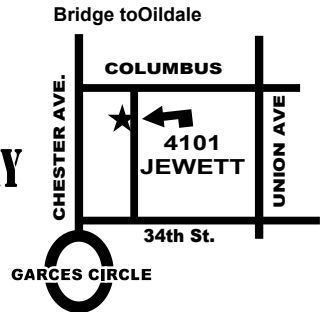

# KERN COUNTY MOST WANTED.COM

**OPEN FRIDAY THRU SUNDAY**  
**9 AM - 3 PM DAILY**

## **ESTATE LIQUIDATION SALE** **4101 JEWETT AVE.**

**SO BIG WE'RE IN A WAREHOUSE!**

**ANTIQUES - UNIQUES - ODDITIES - THRIFT  
TOOLS - TOYS - HOUSEHOLD - FURNISHINGS  
YOU DONT WANT TO MISS THIS ONE!**